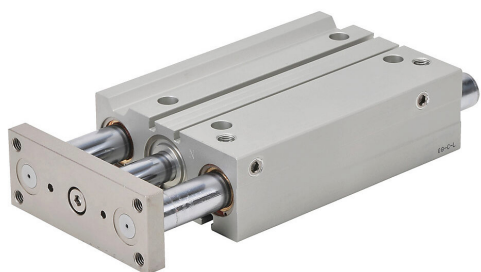

E32M125MD-M Cut Sheet

NITRA pneumatic cylinder, dual guide rod, 32mm bore, 16mm rod diameter, 125mm stroke, double acting, magnetic piston, universal mount.

For complete product information, please see this item on our store at the following link:

<https://www.automationdirect.com/pn/E32M125MD-M>

Technical Specifications

Brand	NITRA
Item	Cylinder
Working Fluid	Air
Cylinder Type	Dual guide rod
Bore Diameter	32mm
Stroke	125mm
Port Size	1/8in female NPT
Mounting	Universal
Action Type	Double acting
Magnetic Piston	Magnetic piston
Body Material	Aluminum
Rod Material	Chrome-plated steel
Rod Diameter	16mm
Rod Thread Size	3/4-16
Bushing Type	Bronze bushings