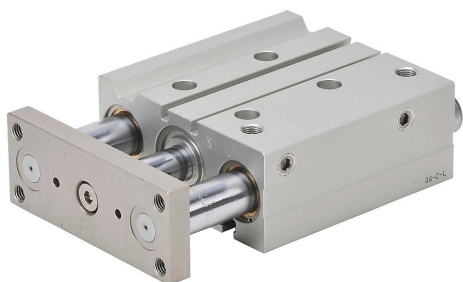

E32M075MD-M Cut Sheet

NITRA pneumatic cylinder, dual guide rod, 32mm bore, 16mm rod diameter, 75mm stroke, double acting, magnetic piston, universal mount.

For complete product information, please see this item on our store at the following link:

<https://www.automationdirect.com/pn/E32M075MD-M>

Technical Specifications

Brand	NITRA
Item	Cylinder
Working Fluid	Air
Cylinder Type	Dual guide rod
Bore Diameter	32mm
Stroke	75mm
Port Size	1/8in female NPT
Mounting	Universal
Action Type	Double acting
Magnetic Piston	Magnetic piston
Body Material	Aluminum
Rod Material	Chrome-plated steel
Rod Diameter	16mm
Rod Thread Size	3/4-16
Bushing Type	Bronze bushings