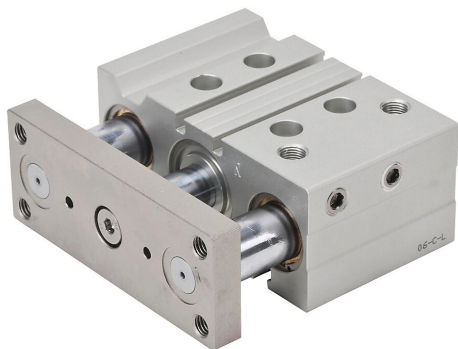

E32M030MD-M Cut Sheet

NITRA pneumatic cylinder, dual guide rod, 32mm bore, 16mm rod diameter, 30mm stroke, double acting, magnetic piston, universal mount.

For complete product information, please see this item on our store at the following link:

<https://www.automationdirect.com/pn/E32M030MD-M>

Technical Specifications

Brand	NITRA
Item	Cylinder
Working Fluid	Air
Cylinder Type	Dual guide rod
Bore Diameter	32mm
Stroke	30mm
Port Size	1/8in female NPT
Mounting	Universal
Action Type	Double acting
Magnetic Piston	Magnetic piston
Body Material	Aluminum
Rod Material	Chrome-plated steel
Rod Diameter	16mm
Rod Thread Size	3/4-16
Bushing Type	Bronze bushings