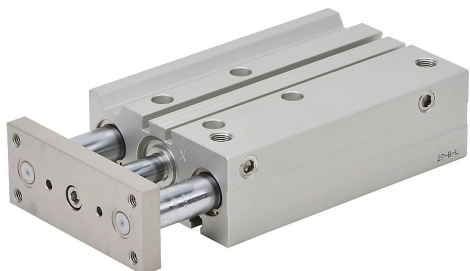

E25M100MD-M Cut Sheet

NITRA pneumatic cylinder, dual guide rod, 25mm bore, 12mm rod diameter, 100mm stroke, double acting, magnetic piston, universal mount.

For complete product information, please see this item on our store at the following link:

<https://www.automationdirect.com/pn/E25M100MD-M>

Technical Specifications

Brand	NITRA
Item	Cylinder
Working Fluid	Air
Cylinder Type	Dual guide rod
Bore Diameter	25mm
Stroke	100mm
Port Size	1/8in female NPT
Mounting	Universal
Action Type	Double acting
Magnetic Piston	Magnetic piston
Body Material	Aluminum
Rod Material	Chrome-plated steel
Rod Diameter	12mm
Rod Thread Size	3/4-16
Bushing Type	Bronze bushings