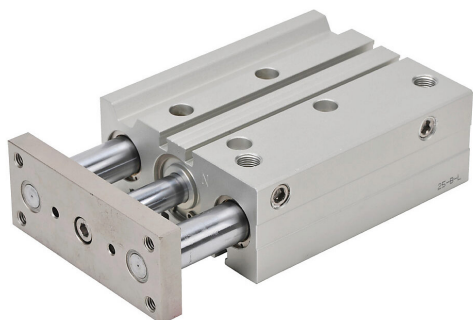

E25M075MD-M Cut Sheet

NITRA pneumatic cylinder, dual guide rod, 25mm bore, 12mm rod diameter, 75mm stroke, double acting, magnetic piston, universal mount.

For complete product information, please see this item on our store at the following link:

<https://www.automationdirect.com/pn/E25M075MD-M>

Technical Specifications

Brand	NITRA
Item	Cylinder
Working Fluid	Air
Cylinder Type	Dual guide rod
Bore Diameter	25mm
Stroke	75mm
Port Size	1/8in female NPT
Mounting	Universal
Action Type	Double acting
Magnetic Piston	Magnetic piston
Body Material	Aluminum
Rod Material	Chrome-plated steel
Rod Diameter	12mm
Rod Thread Size	3/4-16
Bushing Type	Bronze bushings