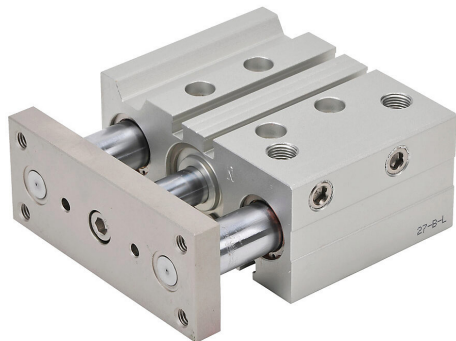

E25M030MD-M Cut Sheet

NITRA pneumatic cylinder, dual guide rod, 25mm bore, 12mm rod diameter, 30mm stroke, double acting, magnetic piston, universal mount.

For complete product information, please see this item on our store at the following link:

<https://www.automationdirect.com/pn/E25M030MD-M>

Technical Specifications

Brand	NITRA
Item	Cylinder
Working Fluid	Air
Cylinder Type	Dual guide rod
Bore Diameter	25mm
Stroke	30mm
Port Size	1/8in female NPT
Mounting	Universal
Action Type	Double acting
Magnetic Piston	Magnetic piston
Body Material	Aluminum
Rod Material	Chrome-plated steel
Rod Diameter	12mm
Rod Thread Size	3/4-16
Bushing Type	Bronze bushings