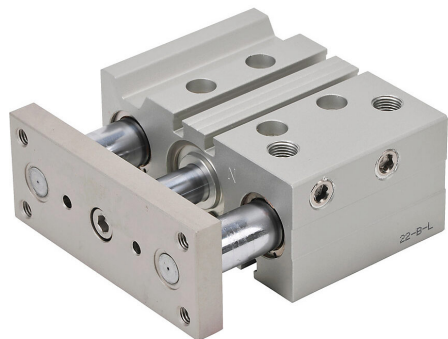

E25M025MD-M Cut Sheet

NITRA pneumatic cylinder, dual guide rod, 25mm bore, 12mm rod diameter, 25mm stroke, double acting, magnetic piston, universal mount.

For complete product information, please see this item on our store at the following link:

<https://www.automationdirect.com/pn/E25M025MD-M>

Technical Specifications

Brand	NITRA
Item	Cylinder
Working Fluid	Air
Cylinder Type	Dual guide rod
Bore Diameter	25mm
Stroke	25mm
Port Size	1/8in female NPT
Mounting	Universal
Action Type	Double acting
Magnetic Piston	Magnetic piston
Body Material	Aluminum
Rod Material	Chrome-plated steel
Rod Diameter	12mm
Rod Thread Size	3/4-16
Bushing Type	Bronze bushings