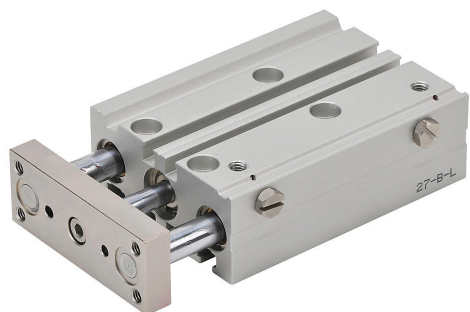

E12M050MD-M Cut Sheet

NITRA pneumatic cylinder, dual guide rod, 12mm bore, 6mm rod diameter, 50mm stroke, double acting, magnetic piston, universal mount.

For complete product information, please see this item on our store at the following link:

<https://www.automationdirect.com/pn/E12M050MD-M>

Technical Specifications

Brand	NITRA
Item	Cylinder
Working Fluid	Air or inert gas
Cylinder Type	Dual guide rod
Bore Diameter	12mm
Stroke	50mm
Port Size	M5 x 0.8 female ISO
Mounting	Universal

Action Type	Double acting
Magnetic Piston	Magnetic piston
Body Material	Aluminum
Rod Material	Chrome-plated steel
Rod Diameter	6mm
Rod Thread Size	3/4-16
Bushing Type	Bronze bushings

Agency Approvals

UL Listed File #	None
UL Recognized File #	None
UL Hazardous File #	None
CE	None
CSA File #	None
RoHS Status	No
EU REACH	View EU REACH document