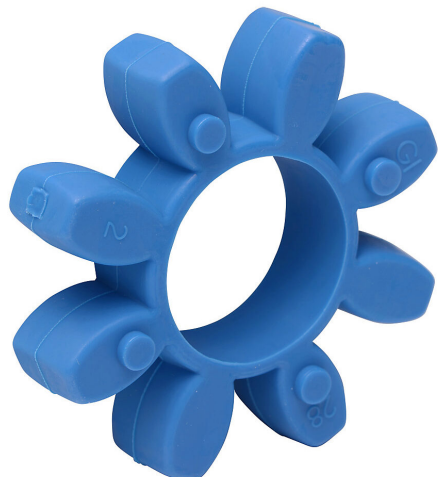

# DC-JS65-80A Cut Sheet

SureMotion drive coupling spider, jaw type, size 65, polyurethane, 80A durometer. For use with DC-JAC65 series hubs.

For complete product information, please see this item on our store at the following link:

<https://www.automationdirect.com/pn/DC-JS65-80A>

## Technical Specifications

<b>Brand</b>	SureMotion
<b>Item</b>	Drive coupling spider
<b>Coupling Type</b>	Jaw type
<b>Coupling Size</b>	65
<b>Material</b>	Polyurethane
<b>Durometer</b>	80A
<b>For Use With</b>	DC-JAC65 series hubs