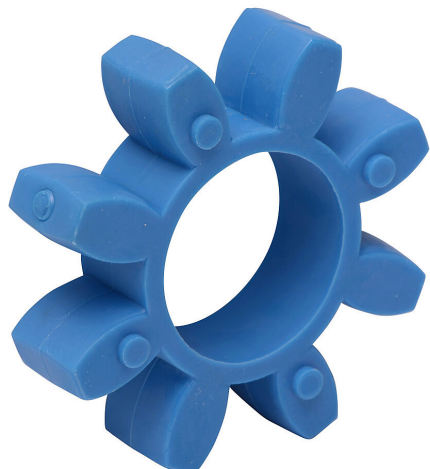

DC-JS55-80A Cut Sheet

SureMotion drive coupling spider, jaw type, size 55, polyurethane, 80A durometer. For use with DC-JAC55 series hubs.

For complete product information, please see this item on our store at the following link:

<https://www.automationdirect.com/pn/DC-JS55-80A>

Technical Specifications

Brand	SureMotion
Item	Drive coupling spider
Coupling Type	Jaw type
Coupling Size	55
Material	Polyurethane
Durometer	80A
For Use With	DC-JAC55 series hubs