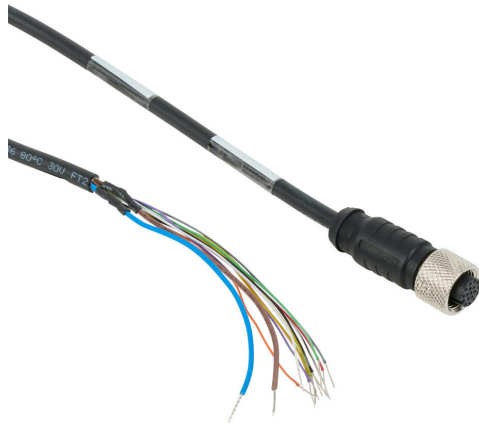

# CS-A1-15-U-15 Cut Sheet

Datalogic cable, connection, 17-pin M12 female quick-disconnect to pigtail, PVC, 49.2ft/15m cable length.

For complete product information, please see this item on our store at the following link:

<https://www.automationdirect.com/pn/CS-A1-15-U-15>

## Technical Specifications

<b>Brand</b>	Datalogic
<b>Item</b>	Cable
<b>Cable Type</b>	Connection
<b>Connection 1</b>	17-pin M12 female quick-disconnect
<b>Connection 2</b>	Pigtail
<b>Jacket Material</b>	PVC
<b>Cable Length</b>	49.2ft/15m