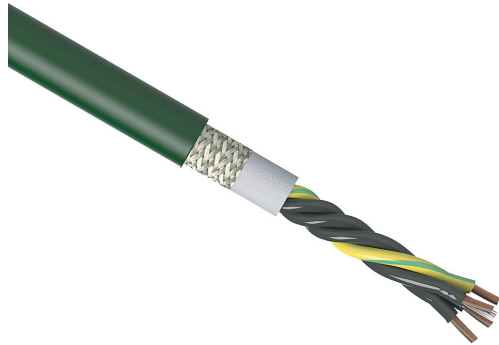

# CF6-25-04-1 Cut Sheet

igus continuous flexing control cable, shielded, 4 conductors (includes ground), 14 AWG (2.50mm<sup>2</sup>), bare copper, PVC conductor insulation material, black with white numbers and green/yellow ground, PVC jacket, green, cut to length.

## Technical Specifications

<b>Brand</b>	igus
<b>Item</b>	Cable
<b>Wire/Cable Type</b>	Control
<b>UL Wire/Cable Type</b>	AWM
<b>Applicable Standards</b>	UL 11113, UL 2570 and NFPA 79
<b>Application</b>	Automation
<b>Flexibility</b>	Continuous flexing
<b>Voltage Rating</b>	600V
<b>Conductors</b>	4 conductors (includes ground)
<b>Conductor Size</b>	14 AWG (2.50mm <sup>2</sup> )
<b>Conductor Stranding</b>	50-stranded
<b>Conductor Material</b>	Bare copper
<b>Conductor Insulation Material</b>	PVC
<b>Conductor Insulation Color</b>	Black with white numbers and green/yellow ground

<b>Shielding</b>	Shielded
<b>Jacket Material</b>	PVC
<b>Jacket Color</b>	Green
<b>Nominal Overall Cable Diameter</b>	0.453in
<b>Bulk Length</b>	Cut to length
<b>Package Type</b>	1 to 50ft = Coil, 51 to 190ft = 14 x 7in Reel, 191 to 270ft = 14 x 10in Reel, 271 to 420ft = 16 x 10in Reel, 421 to 590ft = 18 x 10in Reel, 591 to 770ft = 18 x 13in Reel, 771 to 1660ft = 24 x 17in Wooden Reel, 1661 to 2730ft = 30 x 17in Wooden Reel, 2731 to MAX = Large Wooden Reel