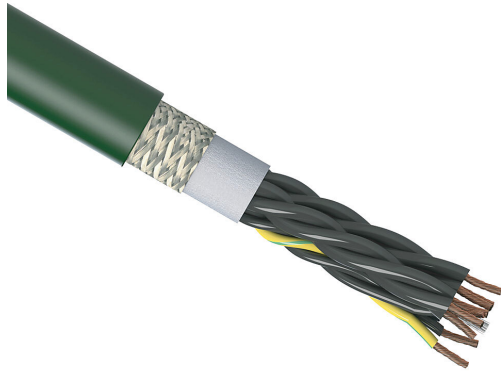

# CF6-15-12-1 Cut Sheet

igus continuous flexing control cable, shielded, 12 conductors (includes ground), 16 AWG (1.50mm<sup>2</sup>), bare copper, PVC conductor insulation material, black with white numbers and green/yellow ground, PVC jacket, green, cut to length.

For complete product information, please see this item on our store at the following link:

<https://www.automationdirect.com/pn/CF6-15-12-1>

## Technical Specifications

<b>Brand</b>	igus
<b>Item</b>	Cable
<b>Wire/Cable Type</b>	Control
<b>UL Wire/Cable Type</b>	AWM
<b>Applicable Standards</b>	UL 11113, UL 2570 and NFPA 79
<b>Application</b>	Automation
<b>Flexibility</b>	Continuous flexing
<b>Voltage Rating</b>	600V
<b>Conductors</b>	12 conductors (includes ground)
<b>Conductor Size</b>	16 AWG (1.50mm <sup>2</sup> )
<b>Conductor Stranding</b>	30-stranded
<b>Conductor Material</b>	Bare copper
<b>Conductor Insulation Material</b>	PVC
<b>Conductor Insulation Color</b>	Black with white numbers and green/yellow ground

<b>Shielding</b>	Shielded
<b>Jacket Material</b>	PVC
<b>Jacket Color</b>	Green
<b>Nominal Overall Cable Diameter</b>	0.669in
<b>Bulk Length</b>	Cut to length
<b>Package Type</b>	1 to 50ft = Coil, 51 to 80ft = 14 x 7in Reel, 81 to 120ft = 14 x 10in Reel, 121 to 190ft = 16 x 10in Reel, 191 to 270ft = 18 x 10in Reel, 271 to 350ft = 18 x 13in Reel, 351 to 760ft = 24 x 17in Wooden Reel, 761 to 1250ft = 30 x 17in Wooden Reel, 1251 to MAX = Large Wooden Reel