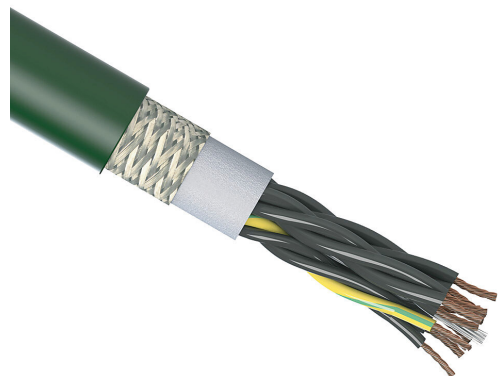

# CF6-07-12-1 Cut Sheet

igus continuous flexing control cable, shielded, 12 conductors (includes ground), 18 AWG (0.75mm<sup>2</sup>), bare copper, PVC conductor insulation material, black with white numbers and green/yellow ground, PVC jacket, green, cut to length.

For complete product information, please see this item on our store at the following link:

<https://www.automationdirect.com/pn/CF6-07-12-1>

## Technical Specifications

<b>Brand</b>	igus
<b>Item</b>	Cable
<b>Wire/Cable Type</b>	Control
<b>UL Wire/Cable Type</b>	AWM
<b>Applicable Standards</b>	UL 11113, UL 2570 and NFPA 79
<b>Application</b>	Automation
<b>Flexibility</b>	Continuous flexing
<b>Voltage Rating</b>	600V
<b>Conductors</b>	12 conductors (includes ground)
<b>Conductor Size</b>	18 AWG (0.75mm <sup>2</sup> )
<b>Conductor Stranding</b>	24-stranded
<b>Conductor Material</b>	Bare copper
<b>Conductor Insulation Material</b>	PVC
<b>Conductor Insulation Color</b>	Black with white numbers and green/yellow ground

<b>Shielding</b>	Shielded
<b>Jacket Material</b>	PVC
<b>Jacket Color</b>	Green
<b>Nominal Overall Cable Diameter</b>	0.551in
<b>Bulk Length</b>	Cut to length
<b>Package Type</b>	1 to 50ft = Coil, 51 to 120ft = 14 x 7in Reel, 121 to 180ft = 14 x 10in Reel, 181 to 280ft = 16 x 10in Reel, 281 to 400ft = 18 x 10in Reel, 401 to 520ft = 18 x 13in Reel, 521 to 1120ft = 24 x 17in Wooden Reel, 1121 to 1840ft = 30 x 17in Wooden Reel, 1841 to MAX = Large Wooden Reel