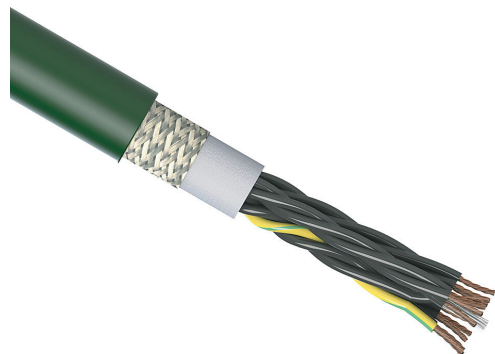

# CF6-05-12-1 Cut Sheet

igus continuous flexing control cable, shielded, 12 conductors (includes ground), 20 AWG (0.50mm<sup>2</sup>), bare copper, TPE conductor insulation material, black with white numbers and green/yellow ground, PVC jacket, green, cut to length.

## Technical Specifications

<b>Brand</b>	igus
<b>Item</b>	Cable
<b>Wire/Cable Type</b>	Control
<b>UL Wire/Cable Type</b>	AWM
<b>Applicable Standards</b>	UL 10492, UL 2570 and NFPA 79
<b>Application</b>	Automation
<b>Flexibility</b>	Continuous flexing
<b>Voltage Rating</b>	600V
<b>Conductors</b>	12 conductors (includes ground)
<b>Conductor Size</b>	20 AWG (0.50mm <sup>2</sup> )
<b>Conductor Stranding</b>	16-stranded
<b>Conductor Material</b>	Bare copper
<b>Conductor Insulation Material</b>	TPE
<b>Conductor Insulation Color</b>	Black with white numbers and green/yellow ground

<b>Shielding</b>	Shielded
<b>Jacket Material</b>	PVC
<b>Jacket Color</b>	Green
<b>Nominal Overall Cable Diameter</b>	0.512in
<b>Bulk Length</b>	Cut to length
<b>Package Type</b>	1 to 50ft = Coil, 51 to 140ft = 14 x 7in Reel, 141 to 210ft = 14 x 10in Reel, 211 to 330ft = 16 x 10in Reel, 331 to 460ft = 18 x 10in Reel, 461 to 600ft = 18 x 13in Reel, 601 to 1300ft = 24 x 17in Wooden Reel, 1301 to 2130ft = 30 x 17in Wooden Reel, 2131 to MAX = Large Wooden Reel