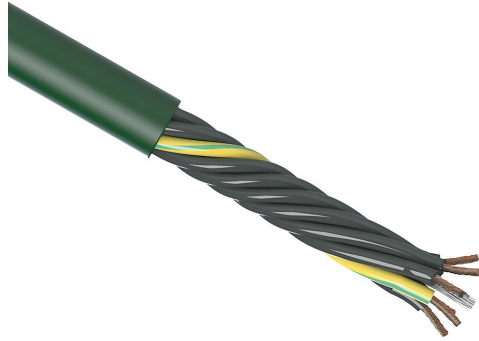

# CF5-15-07-1 Cut Sheet

igus continuous flexing control cable, unshielded, 7 conductors (includes ground), 16 AWG (1.50mm<sup>2</sup>), bare copper, PVC conductor insulation material, black with white numbers and green/yellow ground, PVC jacket, green, cut to length.

## Technical Specifications

<b>Brand</b>	igus
<b>Item</b>	Cable
<b>Wire/Cable Type</b>	Control
<b>UL Wire/Cable Type</b>	AWM
<b>Applicable Standards</b>	UL 11113, UL 2570 and NFPA 79
<b>Application</b>	Automation
<b>Flexibility</b>	Continuous flexing
<b>Voltage Rating</b>	600V
<b>Conductors</b>	7 conductors (includes ground)
<b>Conductor Size</b>	16 AWG (1.50mm <sup>2</sup> )
<b>Conductor Stranding</b>	30-stranded
<b>Conductor Material</b>	Bare copper
<b>Conductor Insulation Material</b>	PVC
<b>Conductor Insulation Color</b>	Black with white numbers and green/yellow ground

<b>Shielding</b>	Unshielded
<b>Jacket Material</b>	PVC
<b>Jacket Color</b>	Green
<b>Nominal Overall Cable Diameter</b>	0.413in
<b>Bulk Length</b>	Cut to length
<b>Package Type</b>	1 to 50ft = Coil, 51 to 220ft = 14 x 7in Reel, 221 to 320ft = 14 x 10in Reel, 321 to 500ft = 16 x 10in Reel, 501 to 710ft = 18 x 10in Reel, 711 to 920ft = 18 x 13in Reel, 921 to 1990ft = 24 x 17in Wooden Reel, 1991 to 3270ft = 30 x 17in Wooden Reel, 3271 to MAX = Large Wooden Reel