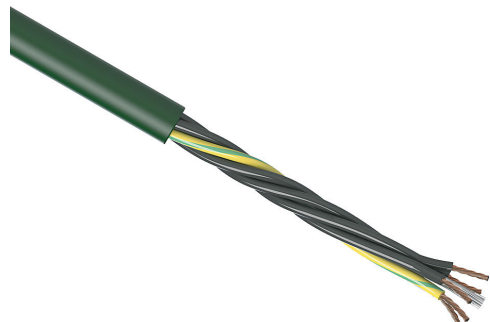

# CF5-05-05-1 Cut Sheet

igus continuous flexing control cable, unshielded, 5 conductors (includes ground), 20 AWG (0.50mm<sup>2</sup>), bare copper, TPE conductor insulation material, black with white numbers and green/yellow ground, PVC jacket, green, cut to length.

## Technical Specifications

<b>Brand</b>	igus
<b>Item</b>	Cable
<b>Wire/Cable Type</b>	Control
<b>UL Wire/Cable Type</b>	AWM
<b>Applicable Standards</b>	UL 10492, UL 2570 and NFPA 79
<b>Application</b>	Automation
<b>Flexibility</b>	Continuous flexing
<b>Voltage Rating</b>	600V
<b>Conductors</b>	5 conductors (includes ground)
<b>Conductor Size</b>	20 AWG (0.50mm <sup>2</sup> )
<b>Conductor Stranding</b>	16-stranded
<b>Conductor Material</b>	Bare copper
<b>Conductor Insulation Material</b>	TPE
<b>Conductor Insulation Color</b>	Black with white numbers and green/yellow ground

<b>Shielding</b>	Unshielded
<b>Jacket Material</b>	PVC
<b>Jacket Color</b>	Green
<b>Nominal Overall Cable Diameter</b>	0.276in
<b>Bulk Length</b>	Cut to length
<b>Package Type</b>	1 to 99ft = Coil, 100 to 510ft = 14 x 7in Reel, 511 to 730ft = 14 x 10in Reel, 731 to 1140ft = 16 x 10in Reel, 1141 to 1600ft = 18 x 10in Reel, 1601 to 2080ft = 18 x 13in Reel, 2081 to 4480ft = 24 x 17in Wooden Reel, 4481 to 7370ft = 30 x 17in Wooden Reel, 7371 to MAX = Large Wooden Reel