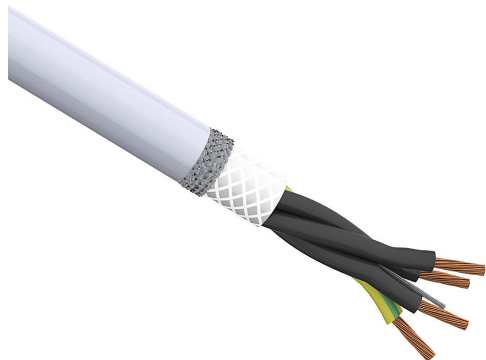

# CF140US-40-04-1 Cut Sheet

igus continuous flexing control cable, shielded, 4 conductors (includes ground), 12 AWG (4mm<sup>2</sup>), bare copper, PVC/Nylon conductor insulation material, black with white numbers and green/yellow ground, PVC jacket, gray, cut to length.

## Technical Specifications

<b>Brand</b>	igus
<b>Item</b>	Cable
<b>Wire/Cable Type</b>	Control
<b>UL Wire/Cable Type</b>	TC, TC-ER, WTTTC and MTW
<b>Applicable Standards</b>	UL 2587
<b>Application</b>	Automation
<b>Flexibility</b>	Continuous flexing
<b>Voltage Rating</b>	600V
<b>Conductors</b>	4 conductors (includes ground)
<b>Conductor Size</b>	12 AWG (4mm <sup>2</sup> )
<b>Conductor Stranding</b>	56-stranded
<b>Conductor Material</b>	Bare copper
<b>Conductor Insulation Material</b>	PVC/Nylon
<b>Conductor Insulation Color</b>	Black with white numbers and green/yellow ground