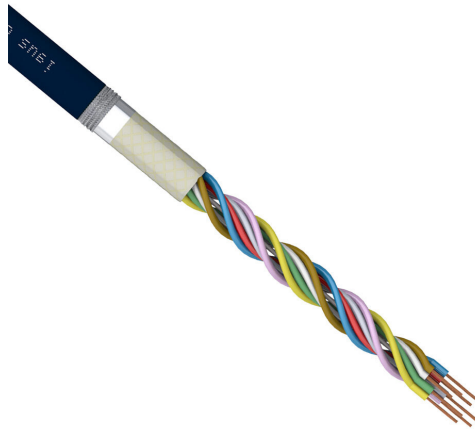

CF11-01-04-02-1 Cut Sheet

igus continuous flexing control and signal cable, shielded, 4 twisted pairs, 26 AWG (0.14mm²), 18-stranded, bare copper, TPE conductor insulation material, TPE jacket, blue, cut to length.

For complete product information, please see this item on our store at the following link:

<https://www.automationdirect.com/pn/CF11-01-04-02-1>

Technical Specifications

Brand	igus
Item	Cable
Wire/Cable Type	Control and signal
Application	General purpose
Flexibility	Continuous flexing
Voltage Rating	300V
Conductors	4 twisted pairs
Conductor Size	26 AWG (0.14mm ²)
Conductor Stranding	18-stranded
Conductor Material	Bare copper
Conductor Insulation Material	TPE
Conductor Insulation Color	Pair 1: white and brown, pair 2: green and yellow, pair 3: grey and pink and pair 4: blue and red

Shielding	Shielded
Jacket Material	TPE
Jacket Color	Blue
Nominal Overall Cable Diameter	0.295in
Bulk Length	Cut to length
Package Type	<ul style="list-style-type: none">• 1 to 50ft = Coil• 51 to 99ft = 14 x 7in Reel• 100 to 440ft = 14 x 10in Reel• 441 to 640ft = 16 x 10in Reel• 641 to 990ft = 18 x 10in Reel• 991 to 1390ft = 18 x 13in Reel• 1391 to 1615ft = 24 x 17in Wooden Reel