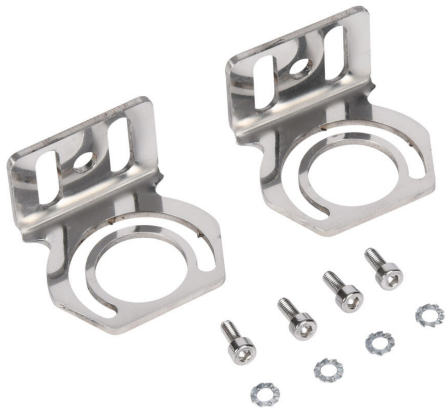

CAFX02 Cut Sheet

CCEA side bracket, replacement, stainless steel. For use with CCEA Compact Alpha series LED light bars.

For complete product information, please see this item on our store at the following link:

<https://www.automationdirect.com/pn/CAFX02>

Technical Specifications

Brand	CCEA
Item	Side bracket
Replacement	Yes
Material	Stainless steel
For Use With	CCEA Compact Alpha series LED light bars

Agency Approvals