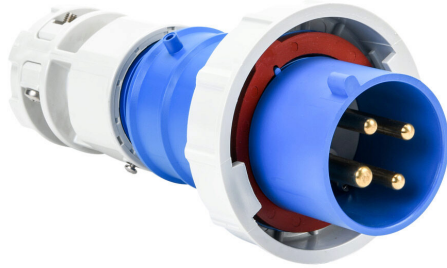

BRY430P9W Cut Sheet

Bryant watertight pin and sleeve plug, 30A, 250 VAC, 3-phase, 3-pole, 4-wire, 9 hour, accepts cord size 0.625-1.05in, IP67, nylon housing, blue.

For complete product information, please see this item on our store at the following link:

<https://www.automationdirect.com/pn/BRY430P9W>

Technical Specifications

Brand	Bryant
Item	Pin and sleeve plug
Watertight	Yes
With Cap	No
Amperage Rating	30A
Voltage Rating	250 VAC
Number of Phases	3
Number of Poles	3
Number of Wires	4
Configuration	9 hour
Cord Diameter	0.625-1.05in
Wire Size	10-8 AWG
IP Rating	IP67
Housing Material	Nylon
Color	Blue
Manufacturer Part Number	C430P9WA