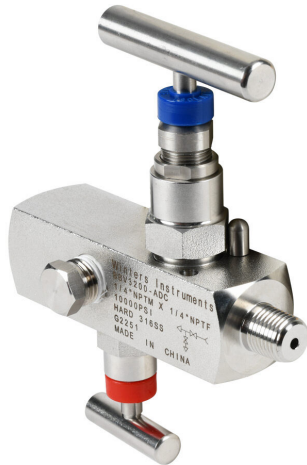

# BBV3200-ADC Cut Sheet

Winters manual block and bleed needle valve, straight body hard seat, double handles, stainless steel body, 1/4in male NPT inlet(s), 1/4in female NPT outlet(s).

For complete product information, please see this item on our store at the following link:

<https://www.automationdirect.com/pn/BBV3200-ADC>

## Technical Specifications

<b>Brand</b>	Winters
<b>Item</b>	Needle valve
<b>Valve Type</b>	Manual block and bleed
<b>Form Factor</b>	Straight body hard seat
<b>Operator Type</b>	Double handles
<b>Body Material</b>	Stainless steel
<b>Inlet Port</b>	1/4in male NPT
<b>Outlet Port</b>	1/4in female NPT
<b>Operating Pressure</b>	10,000 psi @ 104°F
<b>Operating Temperature</b>	32°F to 383°F (0°C to 195°C)