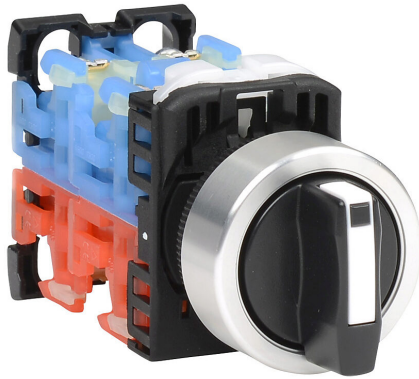

AR22PR-322BZA Cut Sheet

Fuji Electric selector switch, 22mm, 3-position, maintained, (2) N.O./ (2) N.C. contact(s), plastic base, metal bezel, Operator: black, knob, 30mm, round, plastic.

For complete product information, please see this item on our store at the following link:

<https://www.automationdirect.com/pn/AR22PR-322BZA>

Technical Specifications

Brand	Fuji Electric
Item	Selector switch
Barrel Size	22mm
IP Rating	IP65
Number Of Positions	3
Action	Maintained
Contact Type	(2) N.O./ (2) N.C.
Base Material	Plastic
Bezel Material	Metal
Operator Color	Black
Operator Type	Knob
Operator Size	30mm
Operator Shape	Round
Operator Material	Plastic