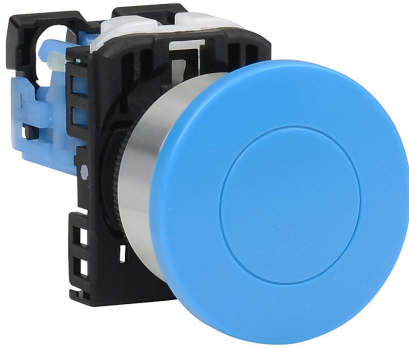

AR22M0R-10SZA Cut Sheet

Fuji Electric pushbutton, 22mm, momentary, (1) N.O. contact(s), plastic base, metal bezel, Operator: blue, mushroom, 40mm, round, plastic.

For complete product information, please see this item on our store at the following link:

<https://www.automationdirect.com/pn/AR22M0R-10SZA>

Technical Specifications

Brand	Fuji Electric
Item	Pushbutton
IP Rating	IP65
Barrel Size	22mm
Action	Momentary
Contact Type	(1) N.O.
Base Material	Plastic
Bezel Material	Metal
Operator Color	Blue
Operator Type	Mushroom
Operator Size	40mm
Operator Shape	Round
Operator Material	Plastic