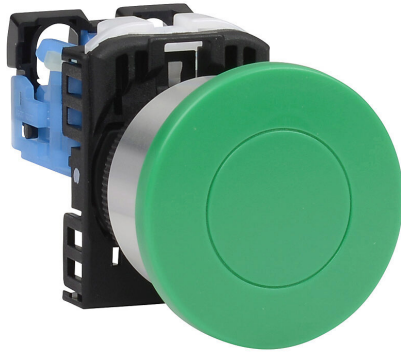

AR22M0R-10GZA Cut Sheet

Fuji Electric pushbutton, 22mm, momentary, (1) N.O. contact(s), plastic base, metal bezel, Operator: green, mushroom, 40mm, round, plastic.

For complete product information, please see this item on our store at the following link:

<https://www.automationdirect.com/pn/AR22M0R-10GZA>

Technical Specifications

Brand	Fuji Electric
Item	Pushbutton
IP Rating	IP65
Barrel Size	22mm
Action	Momentary
Contact Type	(1) N.O.
Base Material	Plastic
Bezel Material	Metal
Operator Color	Green
Operator Type	Mushroom
Operator Size	40mm
Operator Shape	Round
Operator Material	Plastic