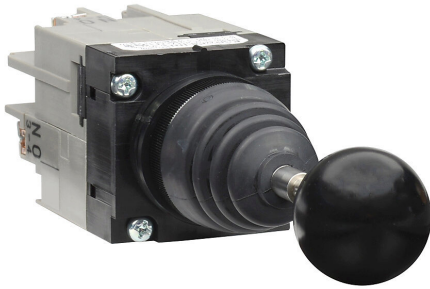

# AR22A5N-AAAAB Cut Sheet

Fuji Electric selector switch, IP65, 22mm, 4-position, momentary, (4) N.O. contact(s), plastic base, plastic bezel, Operator: black, joystick, 30mm, round, plastic.

For complete product information, please see this item on our store at the following link:

<https://www.automationdirect.com/pn/AR22A5N-AAAAB>

## Technical Specifications

<b>Brand</b>	Fuji Electric
<b>Item</b>	Selector switch
<b>Barrel Size</b>	22mm
<b>IP Rating</b>	IP65
<b>Number Of Positions</b>	4
<b>Action</b>	Momentary
<b>Contact Type</b>	(4) N.O.
<b>Base Material</b>	Plastic
<b>Bezel Material</b>	Plastic
<b>Operator Color</b>	Black
<b>Operator Type</b>	Joystick
<b>Operator Size</b>	30mm
<b>Operator Shape</b>	Round
<b>Operator Material</b>	Plastic
<b>Connection</b>	Screw terminals