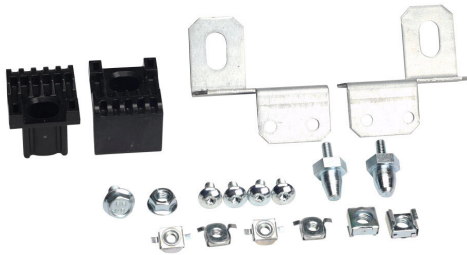

APK110 Cut Sheet

Quadritalia subpanel recess mounting hardware kit, brackets, sliders, conic pins, and fasteners included.

For complete product information, please see this item on our store at the following link:

<https://www.automationdirect.com/pn/APK110>

Technical Specifications

Brand	Quadritalia
Item	Subpanel recess mounting hardware kit
Application	For mounting subpanel flush with vertical frame rails
Includes	Brackets, sliders, conic pins, and fasteners