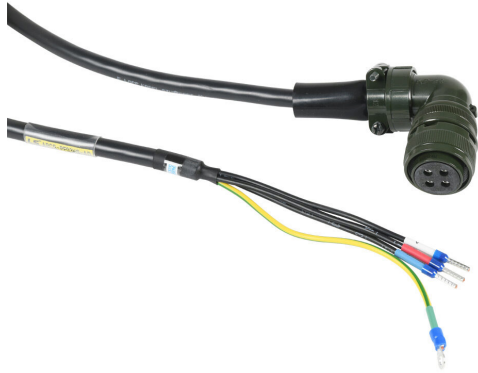

APCS-PF03HS-AD Cut Sheet

LS Electric power flex cable, mating connectors, 9.8ft/3m cable length. For use with all LS Electric APM-FE series servo motors without brake.

For complete product information, please see this item on our store at the following link:

<https://www.automationdirect.com/pn/APCS-PF03HS-AD>

Technical Specifications

Brand	LS Electric
Item	Flex cable
Cable Type	Power
Cable Length	9.8ft/3m
For Use With	All LS Electric APM-FE series servo motors without brake