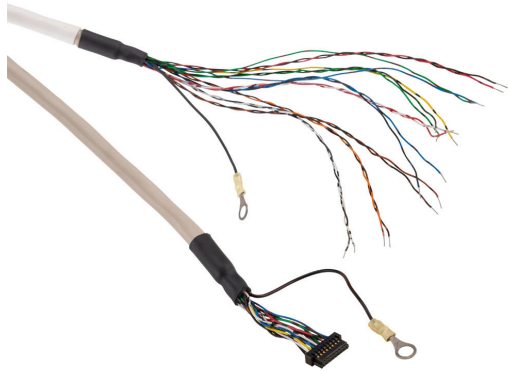

AMT-17C-1-120 Cut Sheet

Same Sky encoder cable, 17-pin connector to pigtail, shielded, twisted pair, 10ft cable length. For use with Same Sky AMT112 and AMT312 encoders.

For complete product information, please see this item on our store at the following link:

<https://www.automationdirect.com/pn/AMT-17C-1-120>

Technical Specifications

Brand	Same Sky
Item	Cable
Cable Type	Encoder
Replacement	No
Connection 1	17-pin connector
Connection 2	Pigtail
Shielded	Yes
Twisted Pair	Yes
Cable Length	10ft
Conductor Size	28 AWG
For Use With	Same Sky AMT112 and AMT312 encoders