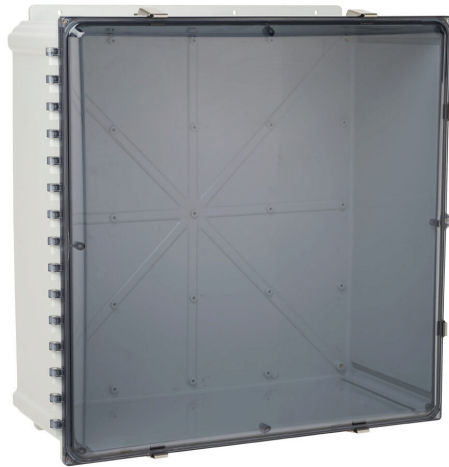

AH242410CSS Cut Sheet

AttaBox Heartland series enclosure, NEMA 1/3R/4/4X/12, 24 x 24 x 10in (HxWxD), wall mount, polycarbonate, Pantone 7541 C light gray, smoked polycarbonate single-door, stainless steel quick-release latch.

For complete product information, please see this item on our store at the following link:

<https://www.automationdirect.com/pn/AH242410CSS>

Technical Specifications

| | |
|-------------------------------------|-------------------------------------|
| Brand | AttaBox |
| Item | Enclosure |
| Series | Heartland |
| Subpanel | Purchase subpanel separately |
| Slope Top | No |
| NEMA Rating | 1/3R/4/4X/12 |
| IP Rating | IP66 |
| Nominal Enclosure Dimensions | 24 x 24 x 10in (HxWxD) |
| Enclosure Height | 25.41in |
| Enclosure Width | 25.41in |
| Enclosure Depth | 11.41in |
| Mounting | Wall |
| Integral Mounting Feet | No |
| Integral Mounting Flange | Yes |
| Dual Access | No |
| Knockouts | No |
| Material | Polycarbonate |
| Color | Pantone 7541 C light gray |
| Cover Type | Smoked polycarbonate single-door |
| Latch Type | Stainless steel quick-release latch |
| Number Of Latches | 6 |
| Padlockable | Yes |
| Includes | Mounting feet and hardware |