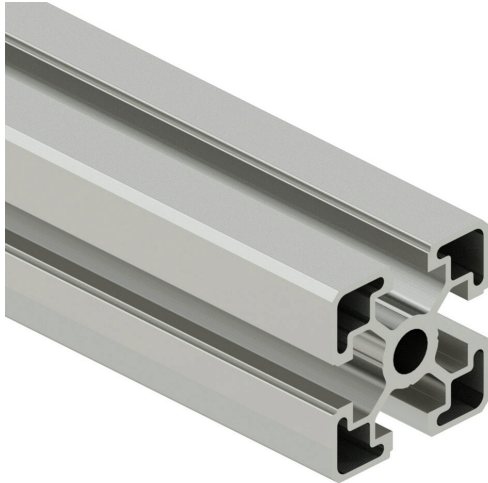

# 45-4545CL Cut Sheet

SureFrame 45 Series light T-slotted rail, silver, 6063-T6 anodized aluminum alloy, cut to length, 45 x 45mm profile, slot size 10.

For complete product information, please see this item on our store at the following link:

## Technical Specifications

<b>Brand</b>	SureFrame
<b>Item</b>	T-slotted rail
<b>Series</b>	45 Series
<b>Rail Type</b>	Light
<b>Color</b>	Silver
<b>Material</b>	6063-T6 anodized aluminum alloy
<b>Cut to Length Rail</b>	Yes
<b>Profile</b>	45 x 45mm
<b>Slot Size</b>	10