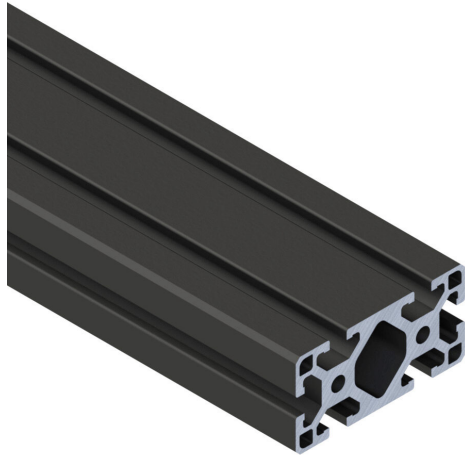

# 40-4080BL Cut Sheet

SureFrame 40 Series light T-slotted rail, black, 6063-T6 anodized aluminum alloy, cut to length, 40 x 80mm profile, slot size 8.

For complete product information, please see this item on our store at the following link:

## Technical Specifications

<b>Brand</b>	SureFrame
<b>Item</b>	T-slotted rail
<b>Series</b>	40 Series
<b>Rail Type</b>	Light
<b>Color</b>	Black
<b>Material</b>	6063-T6 anodized aluminum alloy
<b>Cut to Length Rail</b>	Yes
<b>Profile</b>	40 x 80mm
<b>Slot Size</b>	8