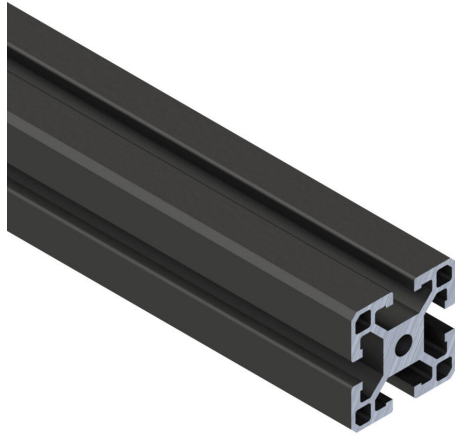

40-4040BL Cut Sheet

SureFrame 40 Series light T-slotted rail, black, 6063-T6 anodized aluminum alloy, cut to length, 40 x 40mm profile, slot size 8.

For complete product information, please see this item on our store at the following link:

<https://www.automationdirect.com/pn/40-4040BL>

Technical Specifications

Brand	SureFrame
Item	T-slotted rail
Series	40 Series
Rail Type	Light
Color	Black
Material	6063-T6 anodized aluminum alloy
Cut to Length Rail	Yes
Profile	40 x 40mm
Slot Size	8