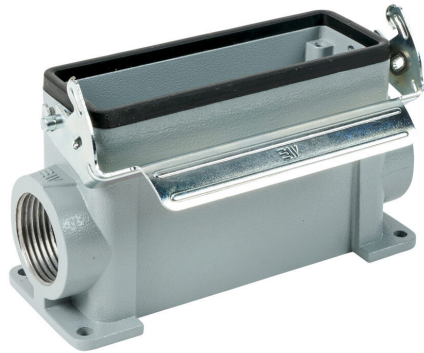

293872805S Cut Sheet

METE surface mount housing, single lever, side entry, connector housing size 24B, (2) 1 NPT threaded hole, high construction, gray, heavy-duty die cast aluminum. For use with METE size 24B 2-peg connector housings.

For complete product information, please see this item on our store at the following link:

<https://www.automationdirect.com/pn/293872805S>

Technical Specifications

Brand	METE
Item	Housing
Housing Type	Surface mount
Housing Lever Type	Single lever
Entry Type	Side
Connector Housing Size	24B
Thread Opening	(2) 1 NPT threaded hole
High Construction	Yes
Color	Gray
Material	Heavy-duty die cast aluminum
For Use With	METE size 24B 2-peg connector housings