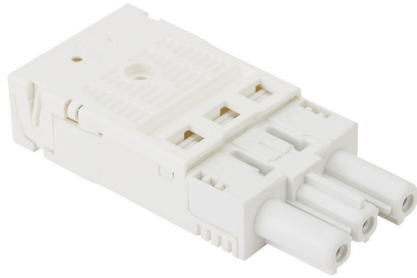

# 264093 Cut Sheet

Stego daisy chain connector, 3-pole female, field-wireable. For use with Varioline LED lights with integral receptacle.

For complete product information, please see this item on our store at the following link:

## Technical Specifications

<b>Brand</b>	Stego
<b>Item</b>	Daisy chain connector
<b>Voltage Type</b>	AC
<b>Connector Type</b>	3-pole female
<b>Field-Wireable</b>	Yes
<b>Conductor Size</b>	18-14 AWG
<b>For Use With</b>	Varioline LED lights with integral receptacle
<b>Additional Information</b>	Can also be used as input power connector