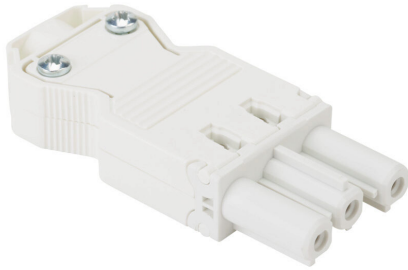

# 264091 Cut Sheet

Stego input power connector, 3-pole female, field-wireable. For use with Varioline LED lights with integral receptacle.

For complete product information, please see this item on our store at the following link:

## Technical Specifications

<b>Brand</b>	Stego
<b>Item</b>	Input power connector
<b>Voltage Type</b>	AC
<b>Connector Type</b>	3-pole female
<b>Field-Wireable</b>	Yes
<b>Conductor Size</b>	18-14 AWG
<b>For Use With</b>	Varioline LED lights with integral receptacle