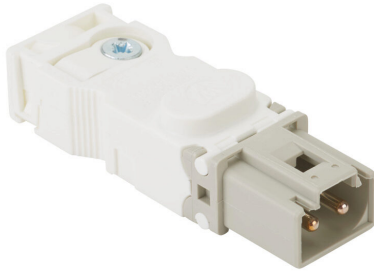

264090 Cut Sheet

Stego door switch connector, 2-pole male, field-wireable. For use with Varioline LED lights with integral receptacle.

For complete product information, please see this item on our store at the following link:

<https://www.automationdirect.com/pn/264090>

Technical Specifications

Brand	Stego
Item	Door switch connector
Voltage Type	AC
Connector Type	2-pole male
Field-Wireable	Yes
Conductor Size	20 - 14 AWG
For Use With	Varioline LED lights with integral receptacle