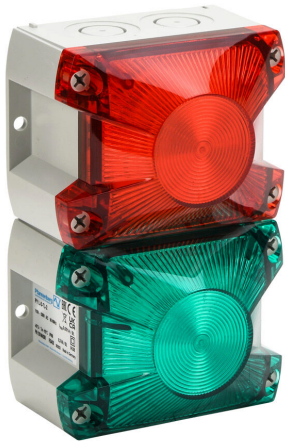

21514642055 Cut Sheet

Pfannenberg PYRA series LED traffic light, (2) tiers, red/green, selectable permanent, blinking or flashing light function, 115-230 VAC, colored lens, 172.4mm body length, light gray, direct mount, IP66, NEMA 4/4X.

For complete product information, please see this item on our store at the following link:

<https://www.automationdirect.com/pn/21514642055>

Technical Specifications

Brand	Pfannenberg
Item	Traffic light
Bulb Type	LED
Series	PYRA
Number of Pre-Assembled Tiers	2
Light Color(s)	Red/green
Light Function	Selectable permanent, blinking or flashing
Voltage Rating	115-230 VAC

Lens Type	Colored
Body Length	172.4mm
Body Color	Light gray
Body Material	ABS plastic
Mounting	Direct
IP Rating	IP66
NEMA Rating	4/4X

Agency Approvals

UL Listed File #	E189090
UL Recognized File #	None
UL Hazardous File #	None
CE	View CE declarations
CSA File #	None
RoHS Status	Yes (See CE Doc)
EU REACH	View EU REACH document