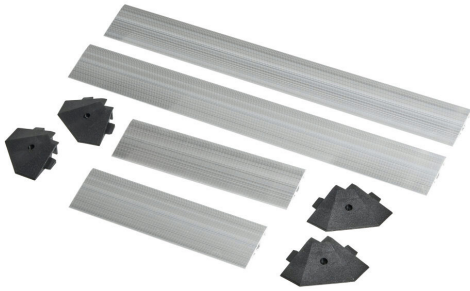

2010-0121 Cut Sheet

ASO Safety Solutions contact mat trim kit, aluminum. For use with 12 x 24in safety mats. Includes (4) trim corners and (4) mat trim pieces.

For complete product information, please see this item on our store at the following link:

<https://www.automationdirect.com/pn/2010-0121>

Technical Specifications

Brand	ASO Safety Solutions
Item	Contact mat trim kit
Material	Aluminum
For Use With	12 x 24in safety mats
Kit Includes	(4) trim corners and (4) mat trim pieces