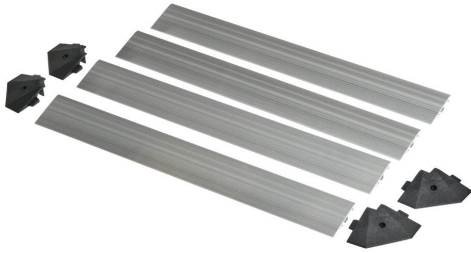

2010-0120 Cut Sheet

ASO Safety Solutions contact mat trim kit, aluminum. For use with 24 x 24in safety mats. Includes (4) trim corners and (4) mat trim pieces.

For complete product information, please see this item on our store at the following link:

<https://www.automationdirect.com/pn/2010-0120>

Technical Specifications

Brand	ASO Safety Solutions
Item	Contact mat trim kit
Material	Aluminum
For Use With	24 x 24in safety mats
Kit Includes	(4) trim corners and (4) mat trim pieces