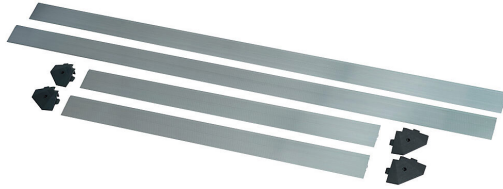

2010-0085 Cut Sheet

ASO Safety Solutions contact mat trim kit, aluminum. For use with 36 x 60in safety mats. Includes (4) trim corners and (4) mat trim pieces.

For complete product information, please see this item on our store at the following link:

<https://www.automationdirect.com/pn/2010-0085>

Technical Specifications

Brand	ASO Safety Solutions
Item	Contact mat trim kit
Material	Aluminum
For Use With	36 x 60in safety mats
Kit Includes	(4) trim corners and (4) mat trim pieces