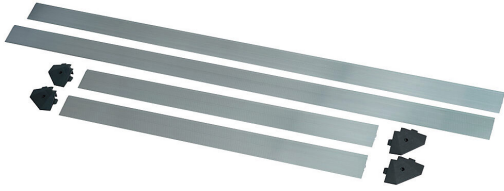

2010-0085 Cut Sheet

ASO Safety Solutions contact mat trim kit, aluminum. For use with 36 x 60in safety mats. Includes (4) trim corners and (4) mat trim pieces.

For complete product information, please see this item on our store at the following link:

<https://www.automationdirect.com/pn/2010-0085>

Technical Specifications

Brand	ASO Safety Solutions
Item	Contact mat trim kit
Material	Aluminum
For Use With	36 x 60in safety mats
Kit Includes	(4) trim corners and (4) mat trim pieces