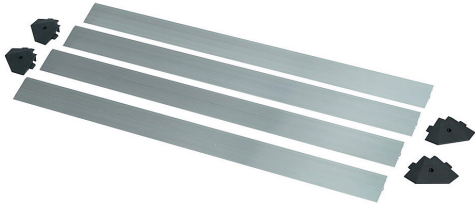

# 2010-0083 Cut Sheet

ASO Safety Solutions contact mat trim kit, aluminum. For use with 36 x 36in safety mats. Includes (4) trim corners and (4) mat trim pieces.

For complete product information, please see this item on our store at the following link:

## Technical Specifications

<b>Brand</b>	ASO Safety Solutions
<b>Item</b>	Contact mat trim kit
<b>Material</b>	Aluminum
<b>For Use With</b>	36 x 36in safety mats
<b>Kit Includes</b>	(4) trim corners and (4) mat trim pieces