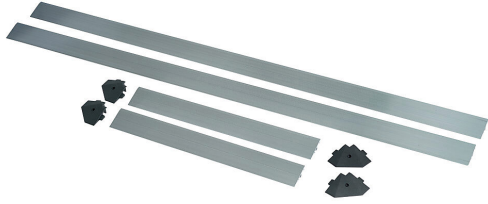

2010-0082 Cut Sheet

ASO Safety Solutions contact mat trim kit, aluminum. For use with 24 x 60in safety mats. Includes (4) trim corners and (4) mat trim pieces.

For complete product information, please see this item on our store at the following link:

<https://www.automationdirect.com/pn/2010-0082>

Technical Specifications

Brand	ASO Safety Solutions
Item	Contact mat trim kit
Material	Aluminum
For Use With	24 x 60in safety mats
Kit Includes	(4) trim corners and (4) mat trim pieces