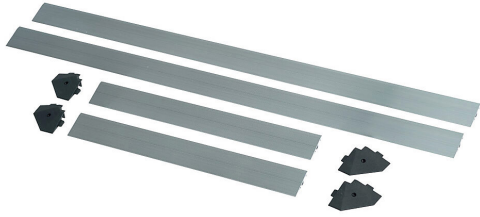

# 2010-0081 Cut Sheet

ASO Safety Solutions contact mat trim kit, aluminum. For use with 24 x 48in safety mats. Includes (4) trim corners and (4) mat trim pieces.

For complete product information, please see this item on our store at the following link:

## Technical Specifications

<b>Brand</b>	ASO Safety Solutions
<b>Item</b>	Contact mat trim kit
<b>Material</b>	Aluminum
<b>For Use With</b>	24 x 48in safety mats
<b>Kit Includes</b>	(4) trim corners and (4) mat trim pieces