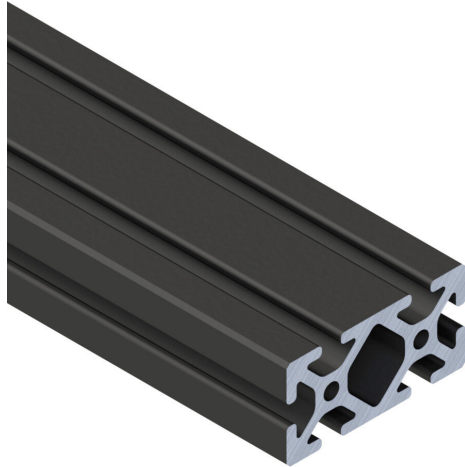

# 1530B Cut Sheet

SureFrame 15 Series standard T-slotted rail, black, 6063-T6 anodized aluminum alloy, cut to length, 1.5 x 3in profile, slot size 8.

For complete product information, please see this item on our store at the following link:

## Technical Specifications

<b>Brand</b>	SureFrame
<b>Item</b>	T-slotted rail
<b>Series</b>	15 Series
<b>Rail Type</b>	Standard
<b>Color</b>	Black
<b>Material</b>	6063-T6 anodized aluminum alloy
<b>Cut to Length Rail</b>	Yes
<b>Profile</b>	1.5 x 3in
<b>Slot Size</b>	8