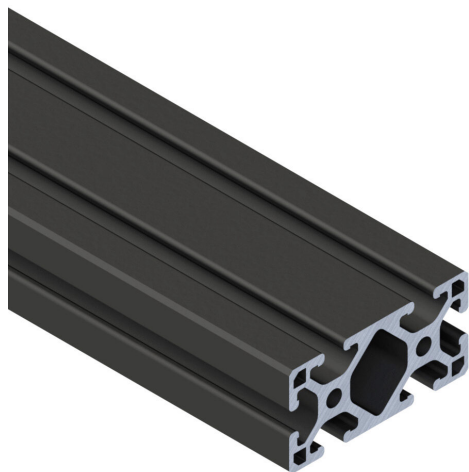

1530BL Cut Sheet

SureFrame 15 Series light T-slotted rail, black, 6063-T6 anodized aluminum alloy, cut to length, 1.5 x 3in profile, slot size 8.

For complete product information, please see this item on our store at the following link:

<https://www.automationdirect.com/pn/1530BL>

Technical Specifications

Brand	SureFrame
Item	T-slotted rail
Series	15 Series
Rail Type	Light
Color	Black
Material	6063-T6 anodized aluminum alloy
Cut to Length Rail	Yes
Profile	1.5 x 3in
Slot Size	8