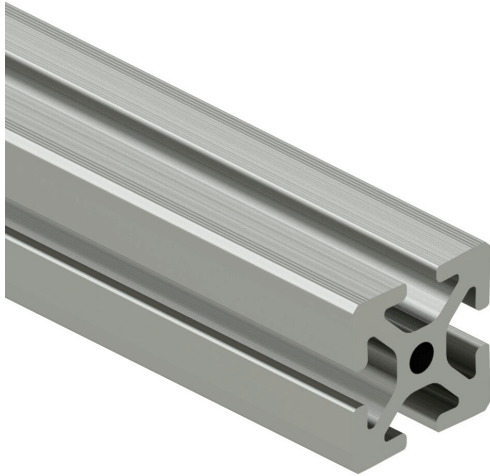

1515C Cut Sheet

SureFrame 15 Series standard T-slotted rail, silver, 6063-T6 anodized aluminum alloy, cut to length, 1.5 x 1.5in profile, slot size 8.

For complete product information, please see this item on our store at the following link:

<https://www.automationdirect.com/pn/1515C>

Technical Specifications

Brand	SureFrame
Item	T-slotted rail
Series	15 Series
Rail Type	Standard
Color	Silver
Material	6063-T6 anodized aluminum alloy
Cut to Length Rail	Yes
Profile	1.5 x 1.5in
Slot Size	8