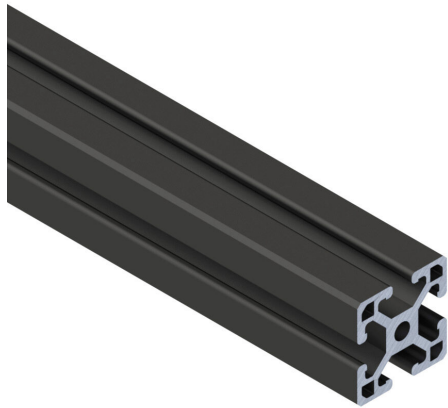

# 1515BL Cut Sheet

SureFrame 15 Series light T-slotted rail, black, 6063-T6 anodized aluminum alloy, cut to length, 1.5 x 1.5in profile, slot size 8.

For complete product information, please see this item on our store at the following link:

## Technical Specifications

<b>Brand</b>	SureFrame
<b>Item</b>	T-slotted rail
<b>Series</b>	15 Series
<b>Rail Type</b>	Light
<b>Color</b>	Black
<b>Material</b>	6063-T6 anodized aluminum alloy
<b>Cut to Length Rail</b>	Yes
<b>Profile</b>	1.5 x 1.5in
<b>Slot Size</b>	8