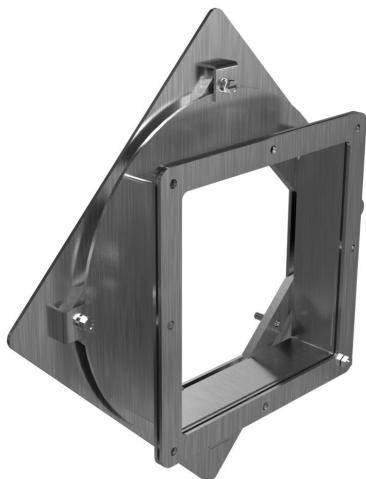

1487EV2SS Cut Sheet

Hammond pull-through wireway fitting, standard swivel nipple, 8 x 8 x 2.25in, 304 stainless steel, NEMA 4/4X/12.

For complete product information, please see this item on our store at the following link:

<https://www.automationdirect.com/pn/1487EV2SS>

Technical Specifications

Brand	Hammond
Item	Wireway fitting
Fitting Type	Standard swivel nipple
Wireway Type	Pull-through
Size	8 x 8 x 2.25in
Material	304 stainless steel
Finish	#4 brush
NEMA Rating	4/4X/12
IP Rating	IP66