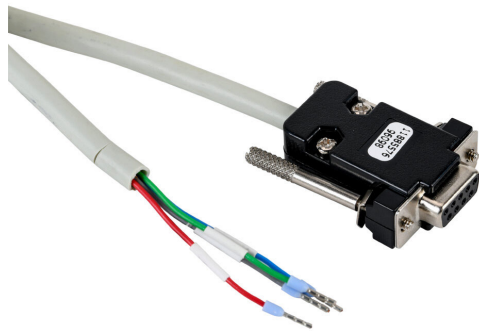

# 12330016 Cut Sheet

WEG Electric keypad mounting cable, 3.2ft/1m cable length. For use with WEG CFW500 series drive keypads.

For complete product information, please see this item on our store at the following link:

## Technical Specifications

<b>Brand</b>	WEG Electric
<b>Item</b>	Cable
<b>Cable Type</b>	Keypad mounting
<b>Cable Length</b>	3.2ft/1m
<b>For Use With</b>	WEG CFW500 series drive keypads

---